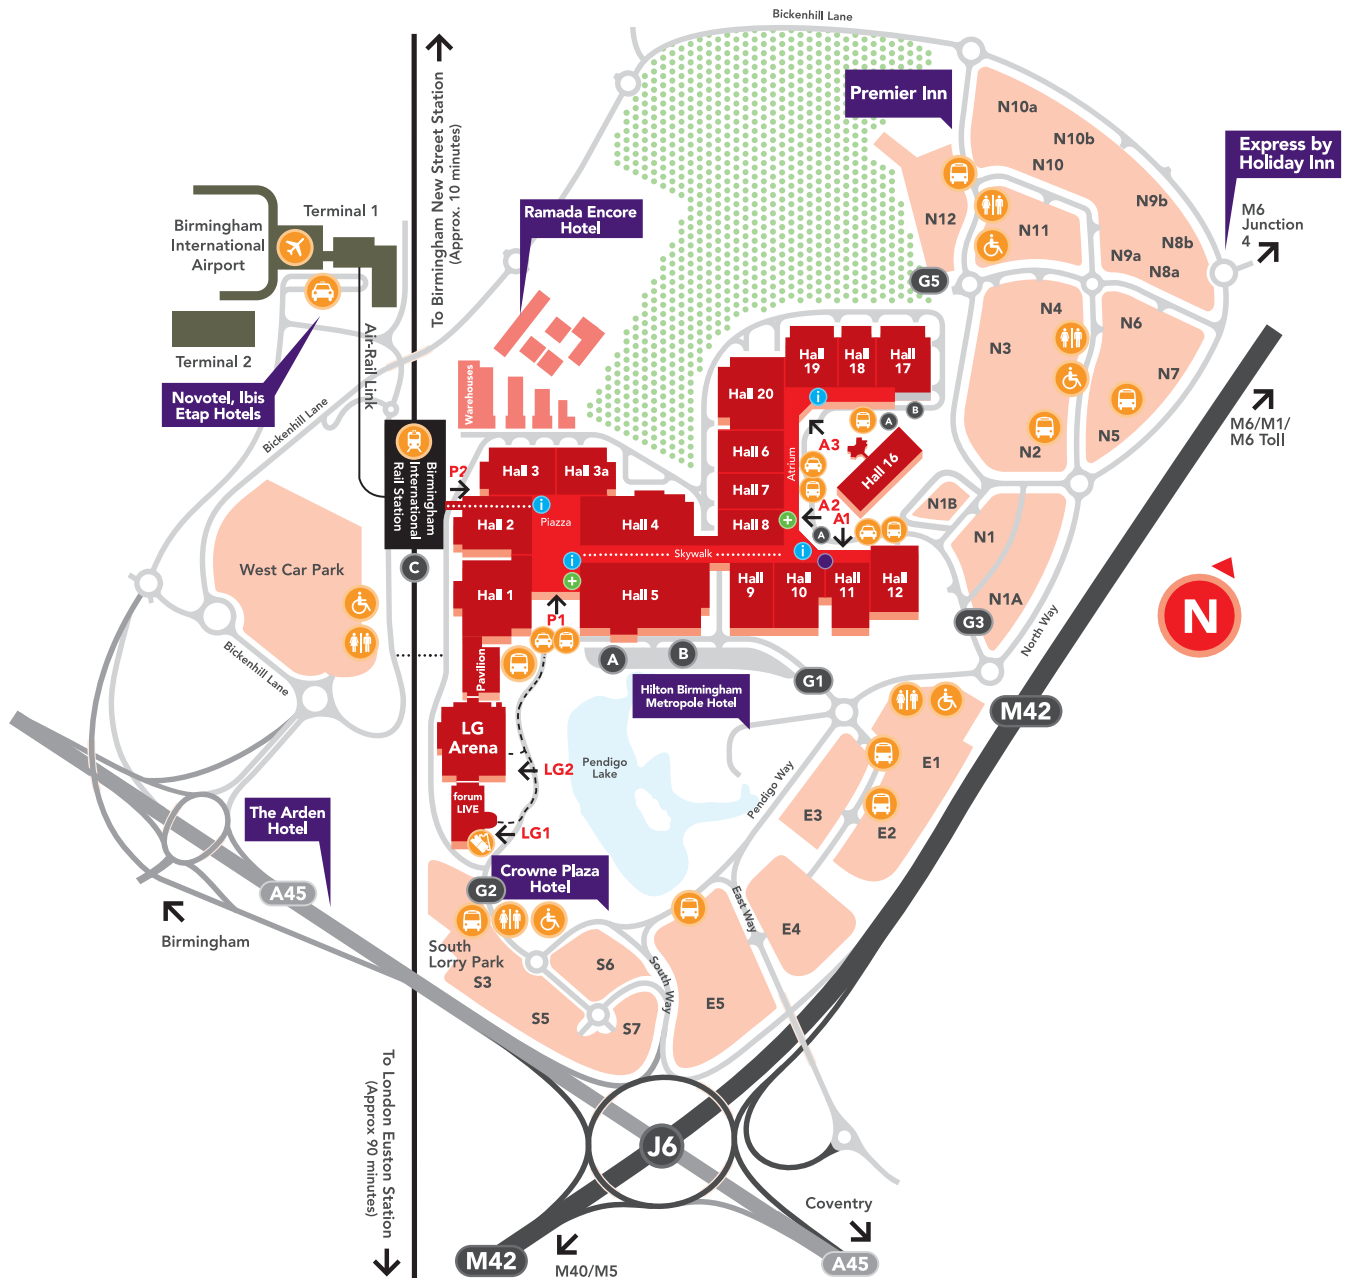

THE NEC SITE MAP

KEY

P1/P2 Piazza Entrances

A1/A2/A3 Atrium Entrances

LG1 LG Arena Main Entrance

LG2 Lakeside Hospitality

i Information Point – T 0121 780 4141

ITPC International Trade Promotion Centre

+ Medical Centre

■ The NEC Woodland

■ Car Parks

South: S3-S7

East: E1-E5

North: N1-N12

West: West Car Park

A VIP Parking

B Disabled Parking/
Outdoor Exhibition Area

C West Midlands Bus Stop

G1 Gate

🚕 Taxis

🚌 Shuttle Bus to Halls

♿ Toilets (Car Park)

✈️ Airport

🚆 Train

📄 Box office

--- Route from Piazza to LG Arena

the nec
birmingham

LG Arena
THE NEC BIRMINGHAM

necgroup.co.uk